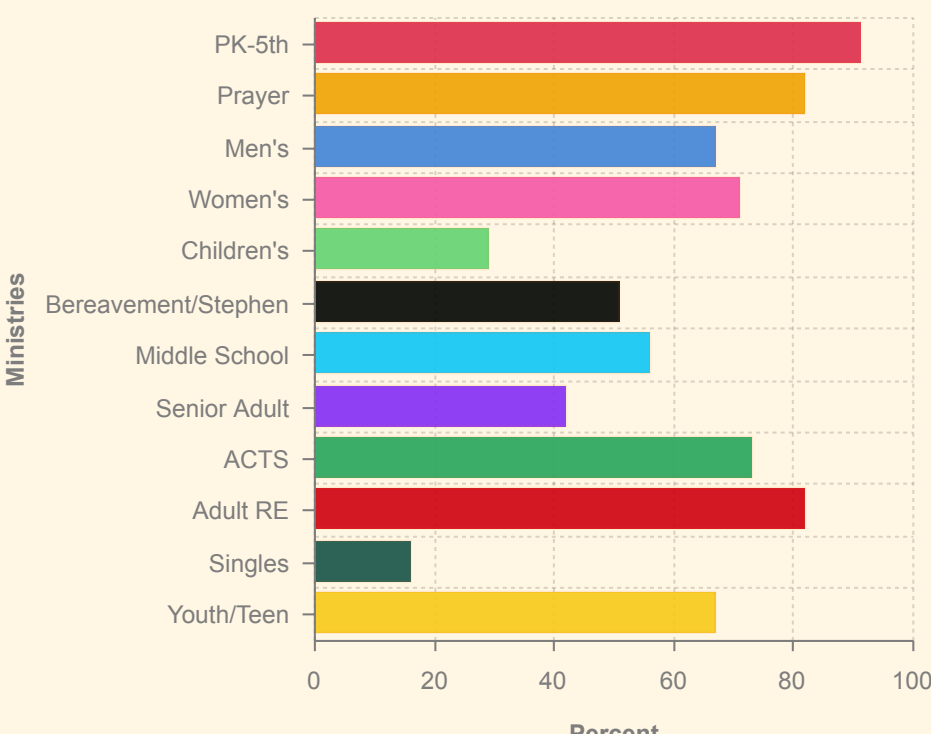

ACTIVE MINISTRIES IN OUR PARISHES