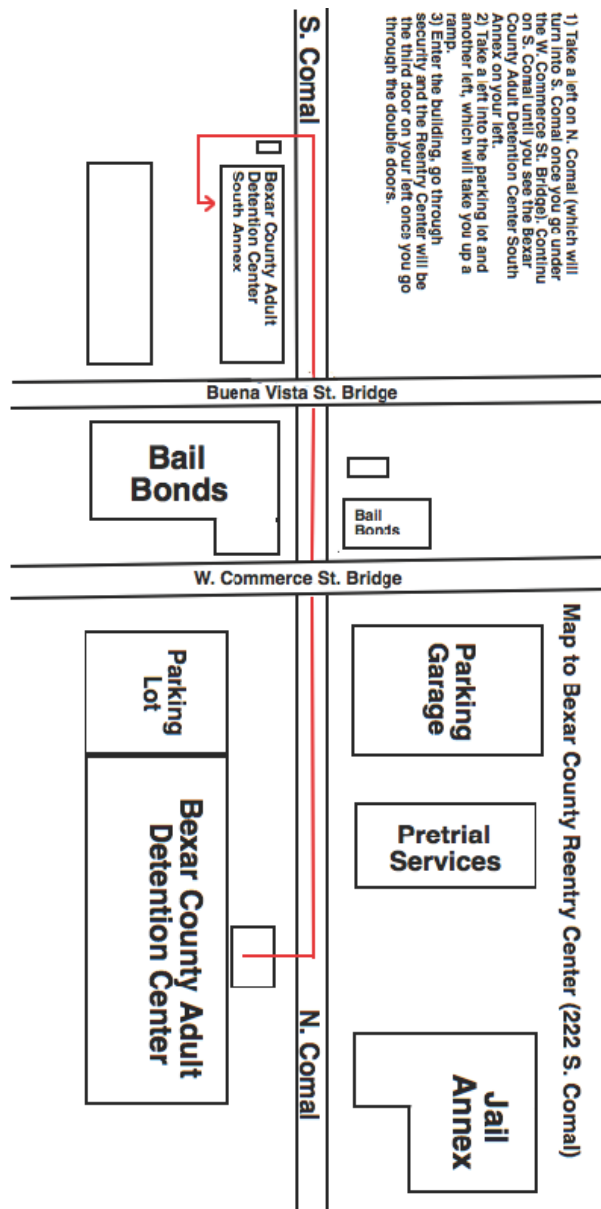

FRIDAY

Bexar County Utility Assistance	800a-500p
Goodwill	900a-500p
Chrysalis Ministries	1100a-130p
MRT Class	9:00a-10:00a

SATURDAY

Advantage Life Coaching – CBC	900a-1200p
-------------------------------	------------

SPECIAL EVENTS AND DATES at the BCRSC

Food Bank (1 st and 3 rd Wednesday of each month)	800a-200p
Beat Aids (1 st & 3 rd Thursday of each Month)	930a-1130a
Free GED Placement Test (2 nd Wednesday of each month)	430p-730p

Bexar County Reentry Services Center

Office Hours:

Monday, Tuesday and Wednesday - 7 AM to 8 PM

Thursday and Friday - 7 AM to 5 PM

Saturday - 8 AM to 12 Noon

Sunday - Closed

222 S. Comal Street * San Antonio * Texas * 78207* (210) 335-8281